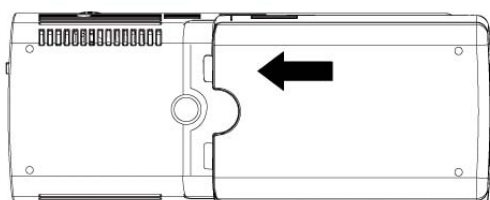

Outline Description

Fitting the battery

1. Slide the battery cover.

2. Insert the battery

3. Replace the battery cover and slide it up gently until hearing a click.

Accessory

RCA cable		VGA cable	
AC adaptor		Battery	
Carry pouch		Tripod	
Remote controller (Option)			

Key Pad

Function	Description
▲	Up/Luminance selection
▼	Down, CVBS mode/PC mode selection
◀	Left / Volume down
▶	Right / Volume up
MENU	Menu/Exit (Resume)

Remote Controller

Function	Description
Ⓜ	Suspend / Resume
🔇	Mute
▲	Normal mode : Luminance selection OSD mode : Up
▼	Normal mode : CVBS/PC input selection OSD mode : Down
◀	Left
▶	Right
MENU	Menu/Exit
📺	CVBS/PC input selection
AUTO	Using mode selection
+ VOL	Volume up
- VOL	Volume down